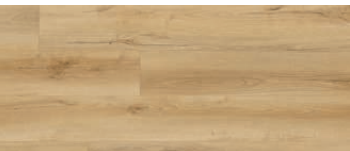

## Style Color

PS80 Calabria Beech

PS81 Donington Oak

PS82 Clermont Cask Oak

PS83 Toasted Sienna Ash

PS84 Imola Ash

PS85 Ridgecrest Oak

PS86 Monterey Estate Oak

PS87 Catalina Blanc Oak

PS88 Durham Prime Oak

PS89 Keystone Hickory