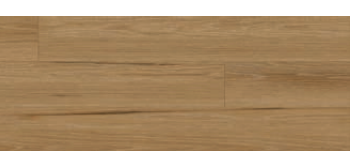

## Style Color

PS80 Calabria Beech

PS81 Donington Oak

PS82 Clermont Cask Oak

PS83 Toasted Sienna Ash

PS84 Imola Ash

PS85 Ridgecrest Oak

PS86 Monterey Estate Oak

PS87 Catalina Blanc Oak

PS88 Durham Prime Oak

PS89 Keystone Hickory