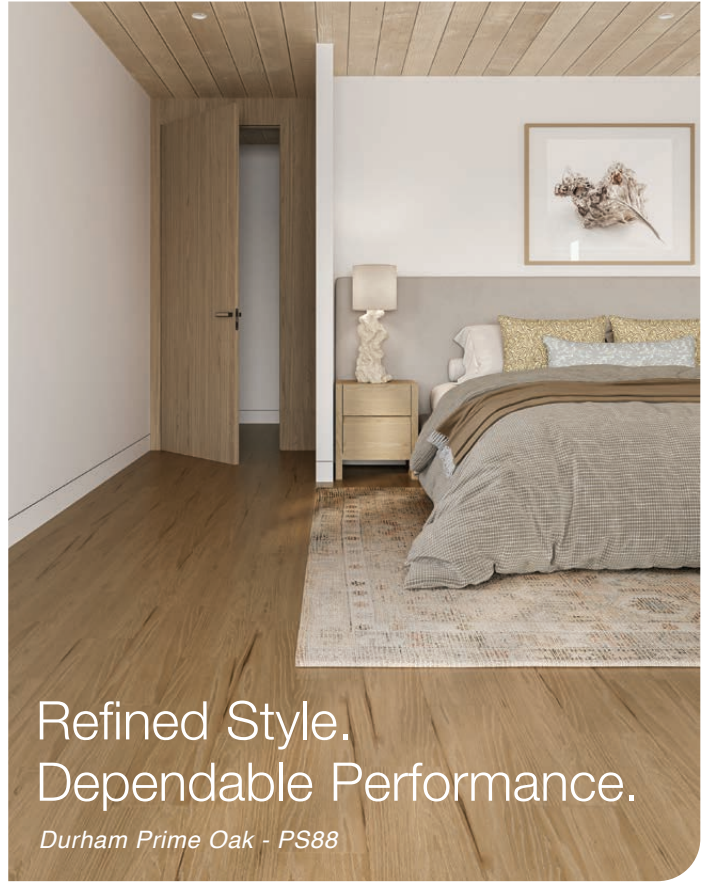

# ProStride

9" x 60" Planks

Refined Style.  
Dependable Performance.

*Durham Prime Oak - PS88*