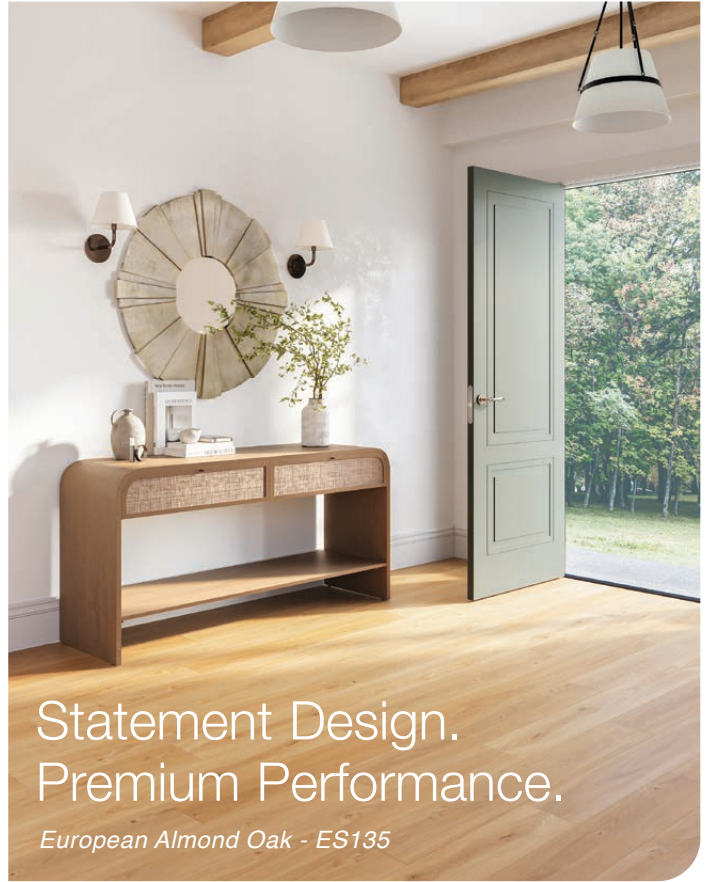

# EverStride

9" x 60" Planks

Statement Design.  
Premium Performance.

*European Almond Oak - ES135*